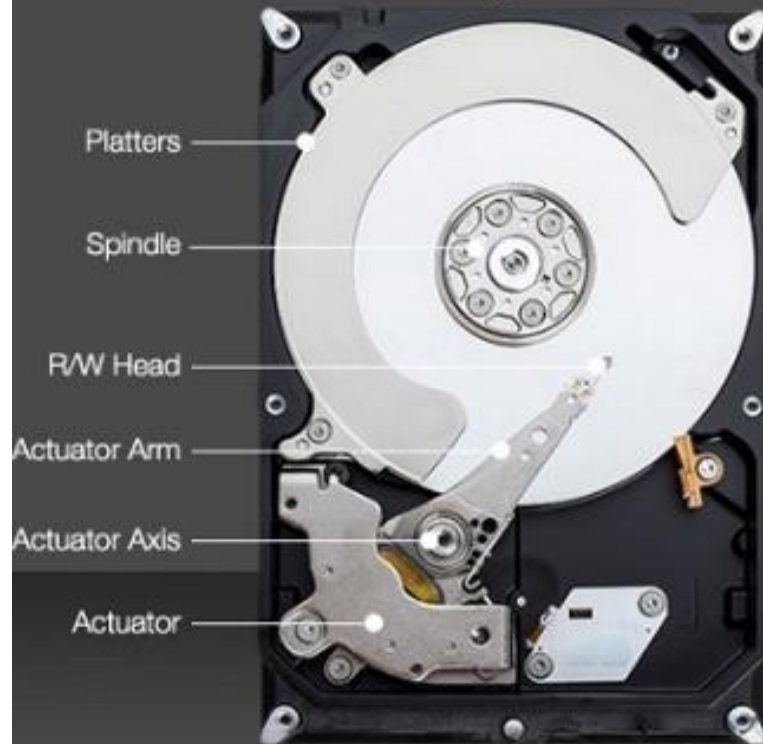

PC Hard Disc Drive

PC Solid State Drive

HARD DISK DRIVE

3.5"

SOLID STATE DRIVE

2.5"

700 × 392

Computer Hardware & Electronics